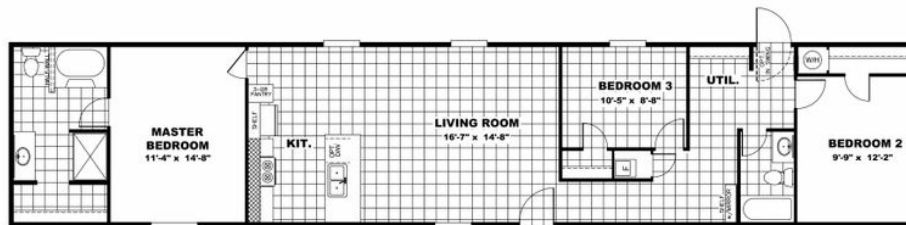

VICTORY PLUS

VICTORY PLUS

Model number: 47TRS16763AH20

3 beds • 2 baths • 1216 sq.ft. • 16' width • 76' depth

Our home building facilities invest in continuous product and process improvements. Plans, dimensions, features, materials, specifications and availability are subject to change without notice or obligation. Renderings and floor plans are representative likenesses of our homes and may differ from the actual homes. We invite you to tour a Home Center near you and inspect the highest value in quality housing available or call (912) 333-9100 to speak with a Home Consultant. Copyright 2017, CMH. All rights reserved.