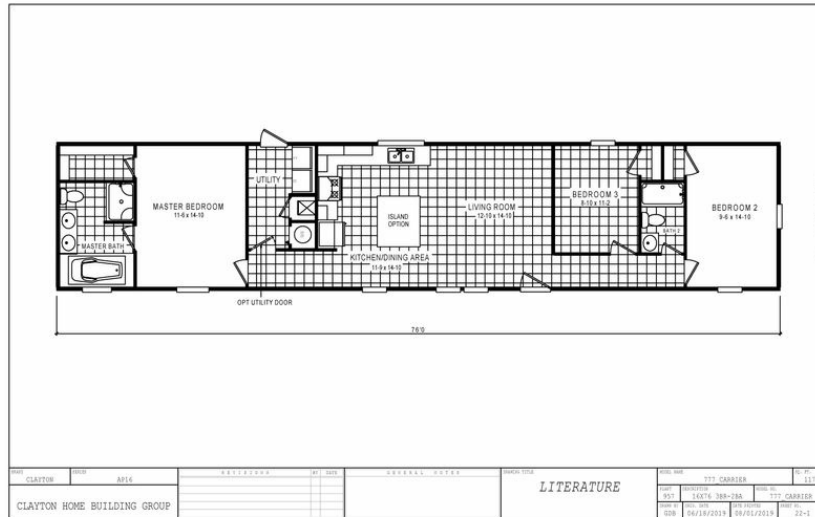

777 "COOL BREEZE" 7616

777 "COOL BREEZE" 7616 Model number: 57CBZ16763AH20

3 beds • 2 baths • 1216 sq.ft. • 16' width • 76' depth

Our home building facilities invest in continuous product and process improvements. Plans, dimensions, features, materials, specifications and availability are subject to change without notice or obligation. Renderings and floor plans are representative likenesses of our homes and may differ from the actual homes. We invite you to tour a Home Center near you and inspect the highest value in quality housing available or call (912) 333-9100 to speak with a Home Consultant. Copyright 2017, CMH. All rights reserved.