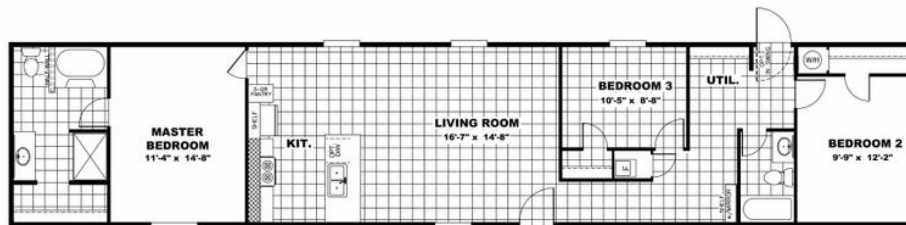

VICTORY PLUS

VICTORY PLUS Model number:

3 beds • 2 baths • 1165 sq.ft. • 16' width • 76' depth

Our home building facilities invest in continuous product and process improvements. Plans, dimensions, features, materials, specifications and availability are subject to change without notice or obligation. Renderings and floor plans are representative likenesses of our homes and may differ from the actual homes. We invite you to tour a Home Center near you and inspect the highest value in quality housing available or call (912) 333-9100 to speak with a Home Consultant. Copyright 2017, CMH. All rights reserved.