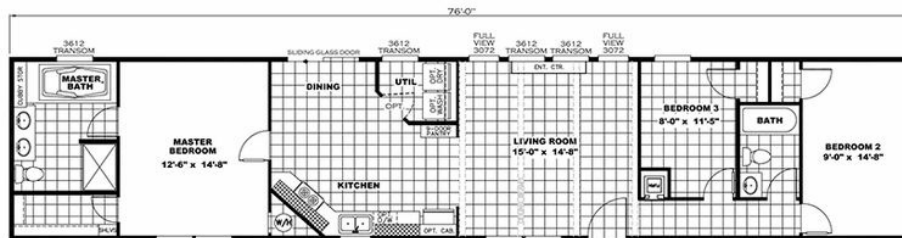

TV Anniversary

TV Anniversary Model number: 37ANN16763TH19

3 beds • 2 baths • 1216 sq.ft. • 16' width • 76' depth

Our home building facilities invest in continuous product and process improvements. Plans, dimensions, features, materials, specifications and availability are subject to change without notice or obligation. Renderings and floor plans are representative likenesses of our homes and may differ from the actual homes. We invite you to tour a Home Center near you and inspect the highest value in quality housing available or call (912) 333-9100 to speak with a Home Consultant. Copyright 2017, CMH. All rights reserved.