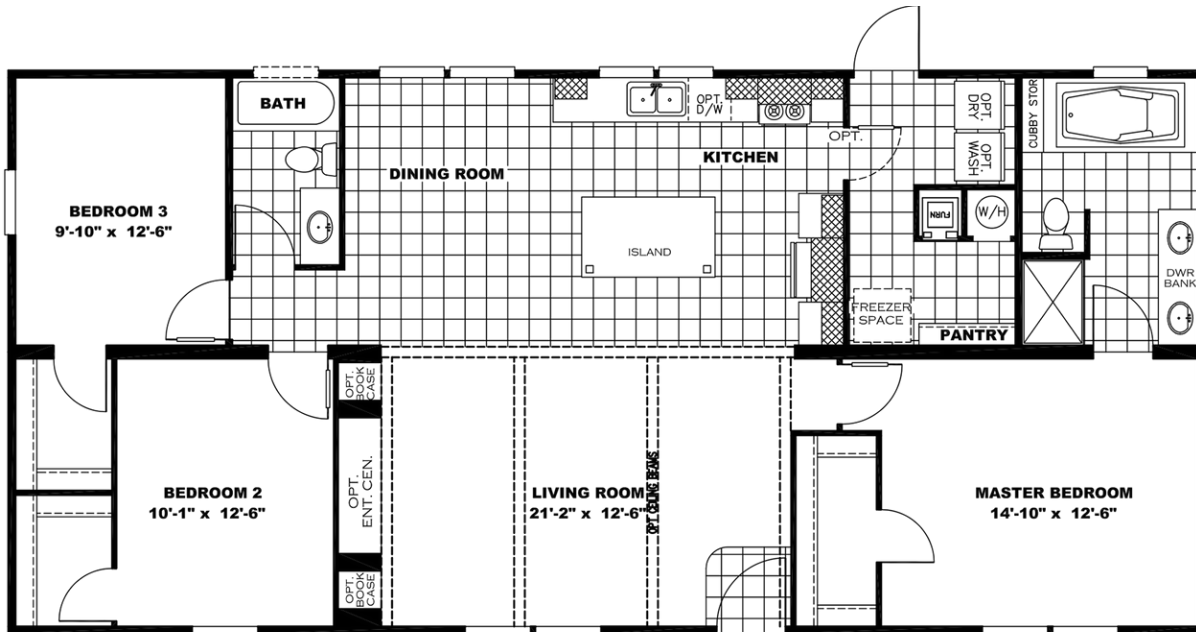

NUMBER ONE

NUMBER ONE Model number: 37FAC28563AH18

3 beds • 2 baths • 1568 sq.ft. • 28' width • 56' depth

Our home building facilities invest in continuous product and process improvements. Plans, dimensions, features, materials, specifications and availability are subject to change without notice or obligation. Renderings and floor plans are representative likenesses of our homes and may differ from the actual homes. We invite you to tour a Home Center near you and inspect the highest value in quality housing available or call (912) 333-9100 to speak with a Home Consultant. Copyright 2017, CMH. All rights reserved.

(912) 333-9100

NUMBER ONE Model number: 37FAC28563AH18

3 beds • 2 baths • 1568 sq.ft. • 28' width • 56' depth

Our home building facilities invest in continuous product and process improvements. Plans, dimensions, features, materials, specifications and availability are subject to change without notice or obligation. Renderings and floor plans are representative likenesses of our homes and may differ from the actual homes. We invite you to tour a Home Center near you and inspect the highest value in quality housing available or call (912) 333-9100 to speak with a Home Consultant. Copyright 2017, CMH. All rights reserved.