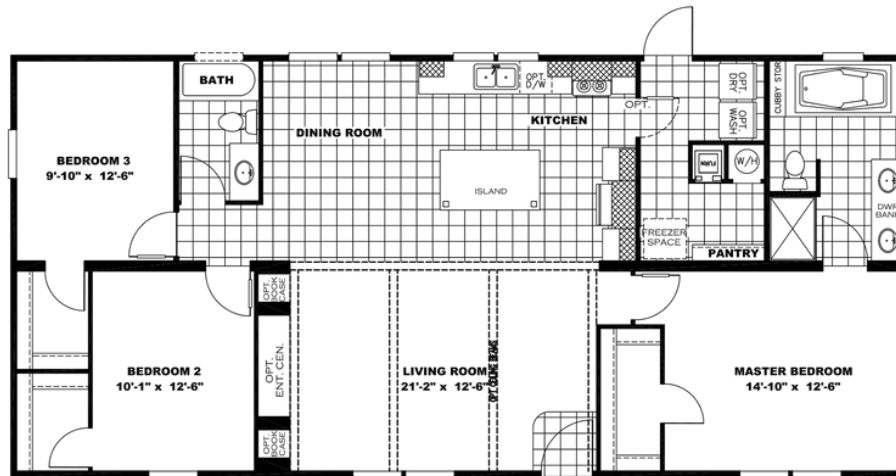

NUMBER ONE

NUMBER ONE Model number: 37FAC28563AH18

3 beds • 2 baths • 1568 sq.ft. • 28' width • 56' depth

Our home building facilities invest in continuous product and process improvements. Plans, dimensions, features, materials, specifications and availability are subject to change without notice or obligation. Renderings and floor plans are representative likenesses of our homes and may differ from the actual homes. We invite you to tour a Home Center near you and inspect the highest value in quality housing available or call (912) 333-9100 to speak with a Home Consultant. Copyright 2017, CMH. All rights reserved.

NUMBER ONE Model number: 37FAC28563AH18

3 beds • 2 baths • 1568 sq.ft. • 28' width • 56' depth

Our home building facilities invest in continuous product and process improvements. Plans, dimensions, features, materials, specifications and availability are subject to change without notice or obligation. Renderings and floor plans are representative likenesses of our homes and may differ from the actual homes. We invite you to tour a Home Center near you and inspect the highest value in quality housing available or call (912) 333-9100 to speak with a Home Consultant. Copyright 2017, CMH. All rights reserved.