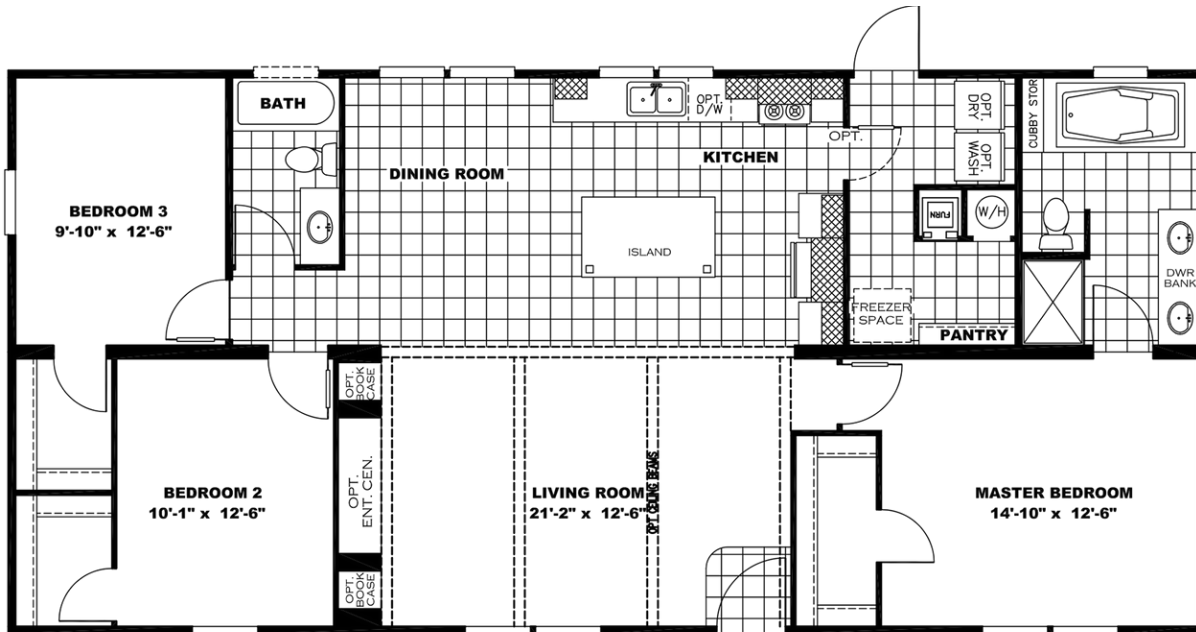

NUMBER ONE

**NUMBER ONE** Model number: 37FAC28563AH18

**3 beds • 2 baths • 1568 sq.ft. • 28' width • 56' depth**

Our home building facilities invest in continuous product and process improvements. Plans, dimensions, features, materials, specifications and availability are subject to change without notice or obligation. Renderings and floor plans are representative likenesses of our homes and may differ from the actual homes. We invite you to tour a Home Center near you and inspect the highest value in quality housing available or call (912) 333-9100 to speak with a Home Consultant. Copyright 2017, CMH. All rights reserved.

(912) 333-9100

**NUMBER ONE** Model number: 37FAC28563AH18

**3 beds • 2 baths • 1568 sq.ft. • 28' width • 56' depth**

Our home building facilities invest in continuous product and process improvements. Plans, dimensions, features, materials, specifications and availability are subject to change without notice or obligation. Renderings and floor plans are representative likenesses of our homes and may differ from the actual homes. We invite you to tour a Home Center near you and inspect the highest value in quality housing available or call (912) 333-9100 to speak with a Home Consultant. Copyright 2017, CMH. All rights reserved.