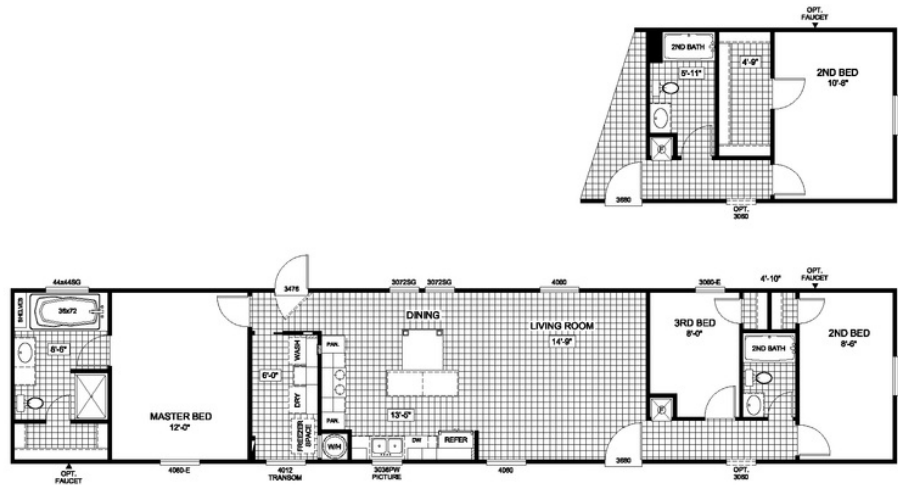

THE WILCOX

THE WILCOX

Model number: 74DYN16763AH19

3 beds • 2 baths • 1216 sq.ft. • 16' width • 76' depth

Our home building facilities invest in continuous product and process improvements. Plans, dimensions, features, materials, specifications and availability are subject to change without notice or obligation. Renderings and floor plans are representative likenesses of our homes and may differ from the actual homes. We invite you to tour a Home Center near you and inspect the highest value in quality housing available or call (912) 333-9100 to speak with a Home Consultant. Copyright 2017, CMH. All rights reserved.